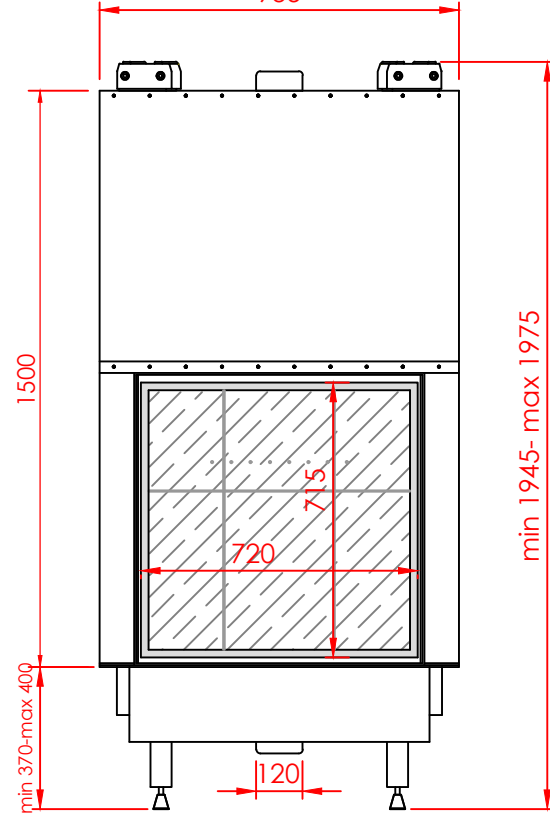

Front

Series:	FLAT
Model:	Architectural
Type:	Vertical 80x80
Specials:	STD

REGAL FIRE

Nea Redestos, Thermi, 57001
Thessaloniki GREECE
t: +30 2310 461386 f: +30 2310 461493
e: info@regal.com.gr
www.tzakiaregal.gr | www.regal.com.gr