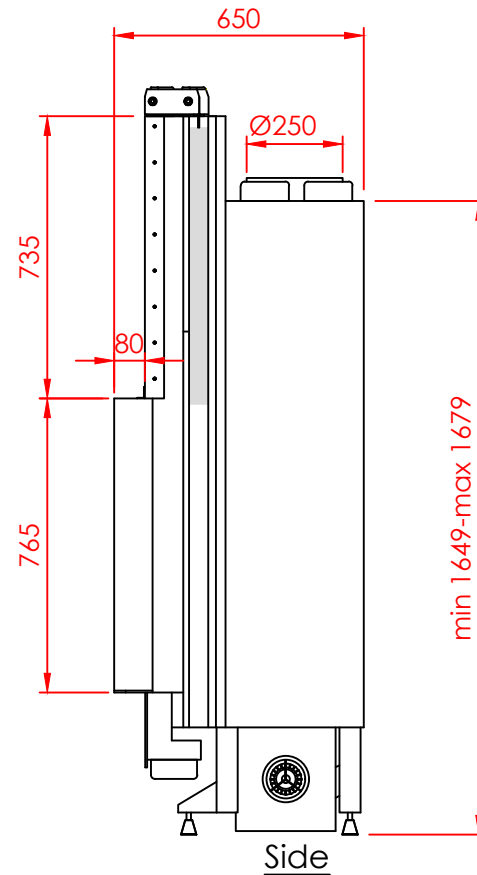

Series:	FLAT
Model:	Architectural
Type:	Vertical 80x80
Specials:	AERO

All dimensions in mm
General dimension tolerances up to 7mm
All illustrations and drawings are protected by copyright.
Exploitation or publication, even of individual details,
only with our permission.
Technical changes and errors reserved.

REGAL FIRE

Nea Redestos, Thermi, 57001
Thessaloniki GREECE
t: +30 2310 461386 f: +30 2310 461493
e: info@regal.com.gr
www.tzakiaregal.gr | www.regal.com.gr