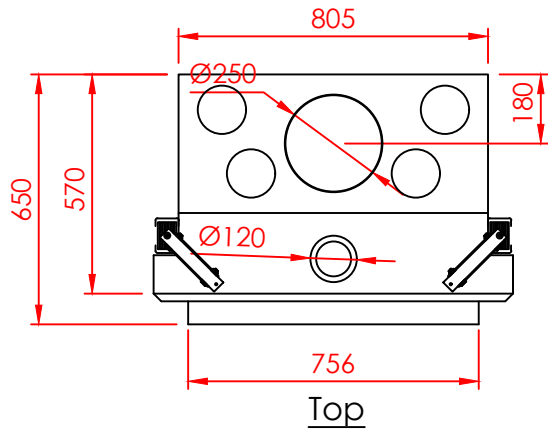

Series:	FLAT
Model:	Architectural
Type:	Vertical 80x80
Specials:	AERO

All dimensions in mm
General dimension tolerances up to 7mm
All illustrations and drawings are protected by copyright.
Exploitation or publication, even of individual details,
only with our permission.
Technical changes and errors reserved.

REGAL FIRE

Nea Redestos, Thermi, 57001
Thessaloniki GREECE
t: +30 2310 461386 f: +30 2310 461493
e: info@regal.com.gr
www.tzakiaregal.gr | www.regal.com.gr