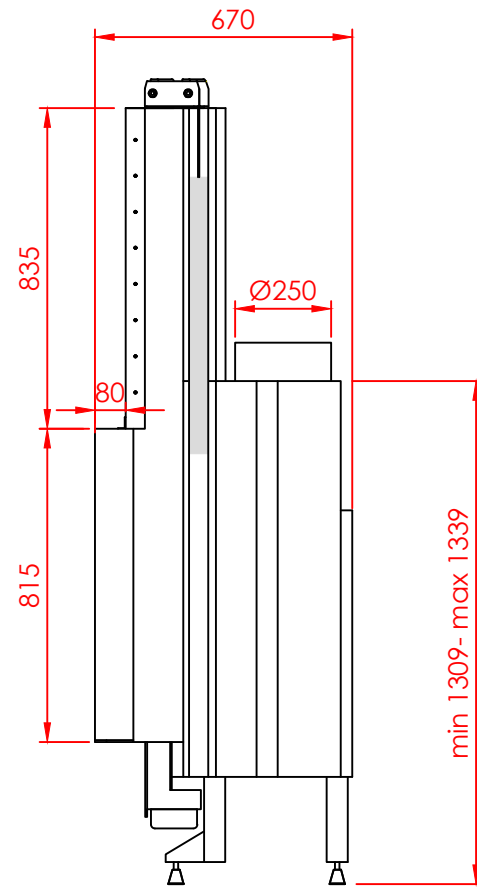

Side

Series:	FLAT
Model:	Architectural
Type:	Vertical 80x80
Specials:	STD, SparkNet

All dimensions in mm
General dimension tolerances up to 7mm
All illustrations and drawings are protected by copyright.
Exploitation or publication, even of individual details,
only with our permission.
Technical changes and errors reserved.

REGAL FIRE

Nea Redestos, Themi, 57001
Thessaloniki GREECE
t: +30 2310 461386 f: +30 2310 461493
e: info@regal.com.gr
www.tzakiaregal.gr | www.regal.com.gr