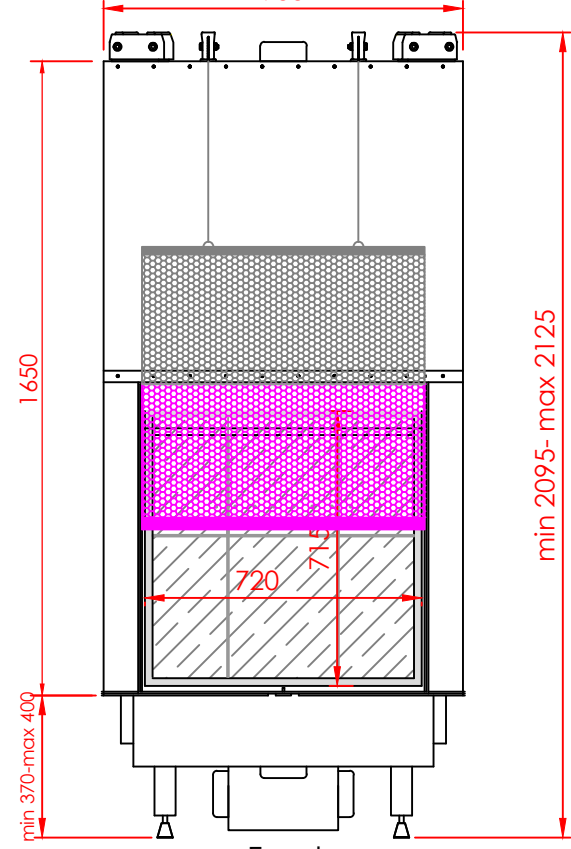

Front

Series:	FLAT
Model:	Architectural
Type:	Vertical 80x80
Specials:	AERO, SparkNet

All dimensions in mm
General dimension tolerances up to 7mm
All illustrations and drawings are protected by copyright.
Exploitation or publication, even of individual details,
only with our permission.
Technical changes and errors reserved.

REGAL FIRE

Nea Redestos, Thermi, 57001
Thessaloniki GREECE
t: +30 2310 461386 f: +30 2310 461493
e: info@regal.com.gr
www.tzakiaregal.gr | www.regal.com.gr