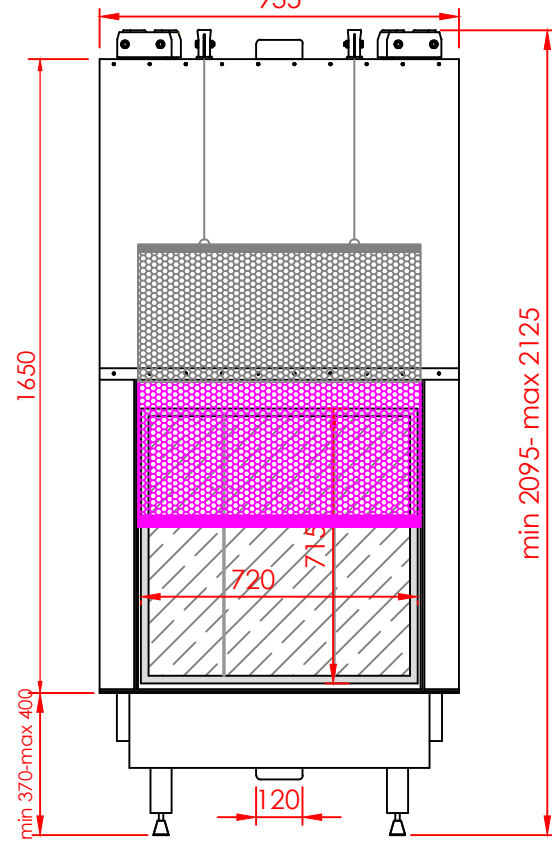

Front

Series:	FLAT
Model:	Architectural
Type:	Vertical 80x80
Specials:	STD, SparkNet

All dimensions in mm
General dimension tolerances up to 7mm
All illustrations and drawings are protected by copyright.
Exploitation or publication, even of individual details,
only with our permission.
Technical changes and errors reserved.

REGAL FIRE

Nea Redestos, Themi, 57001
Thessaloniki GREECE
t: +30 2310 461386 f: +30 2310 461493
e: info@regal.com.gr
www.tzakiaregal.gr | www.regal.com.gr