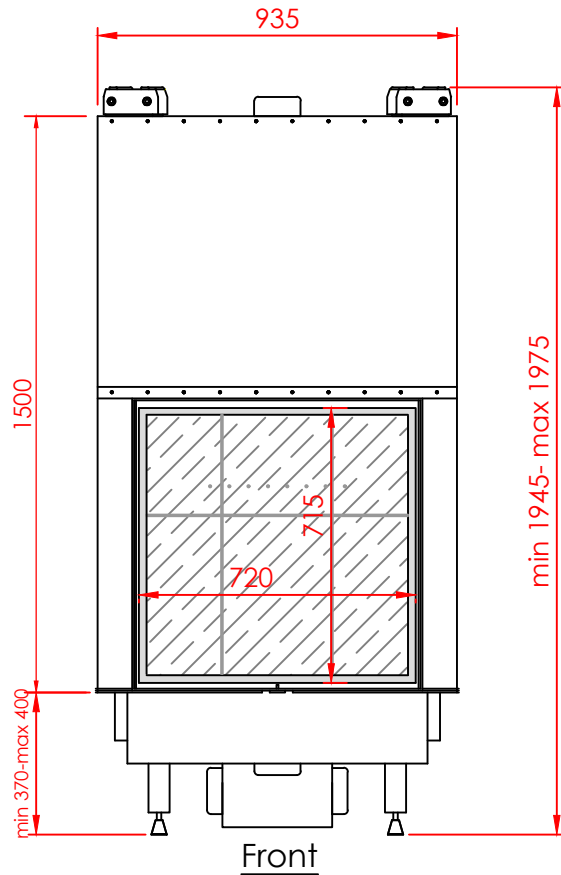

Series:	FLAT
Model:	Architectural
Type:	Vertical 80x80
Specials:	AERO

All dimensions in mm
General dimension tolerances up to 7mm
All illustrations and drawings are protected by copyright.
Exploitation or publication, even of individual details,
only with our permission.
Technical changes and errors reserved.

REGAL FIRE

Nea Redestos, Thermi, 57001
Thessaloniki GREECE
t: +30 2310 461386 f: +30 2310 461493
e: info@regal.com.gr
www.tzakiaregal.gr | www.regal.com.gr