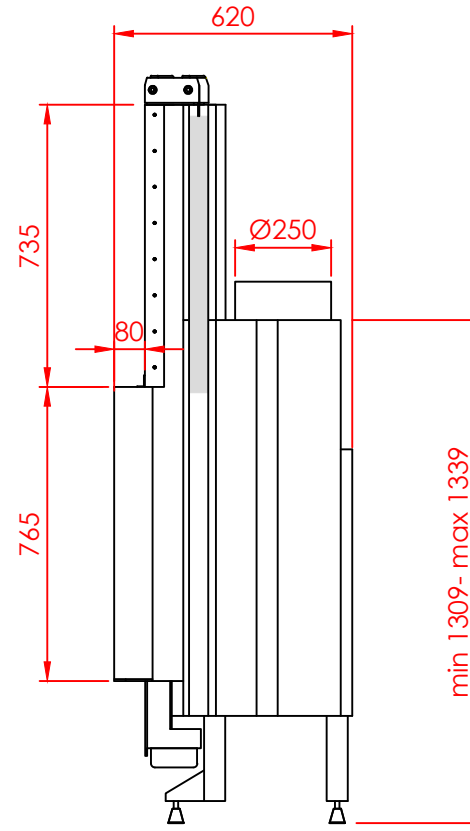

Side

Series:	FLAT
Model:	Architectural
Type:	Vertical 80x80
Specials:	STD

REGAL FIRE

Nea Redestos, Thermi, 57001
Thessaloniki GREECE
t: +30 2310 461386 f: +30 2310 461493
e: info@regal.com.gr
www.tzakiaregal.gr | www.regal.com.gr