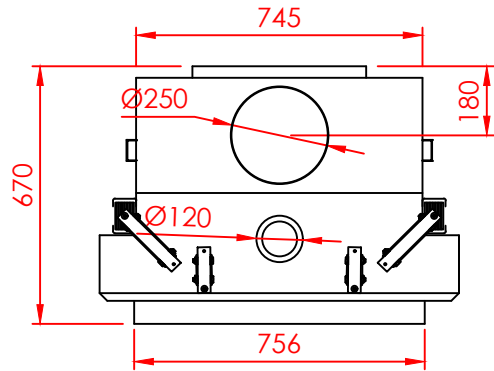

Top
935

Series:	FLAT
Model:	Architectural
Type:	Vertical 80x80
Specials:	STD, SparkNet

All dimensions in mm
General dimension tolerances up to 7mm
All illustrations and drawings are protected by copyright.
Exploitation or publication, even of individual details,
only with our permission.
Technical changes and errors reserved.

REGAL FIRE

Nea Redestos, Themi, 57001
Thessaloniki GREECE
t: +30 2310 461386 f: +30 2310 461493
e: info@regal.com.gr
www.tzakiaregal.gr | www.regal.com.gr